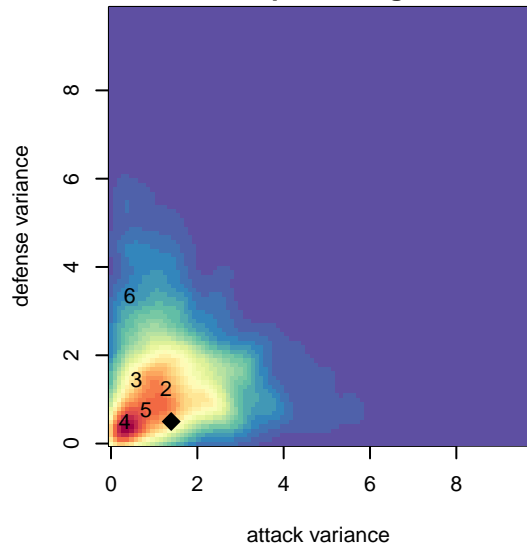

Arizona Arsenal Premier Teal G01

alt names used:

Venues played:

, AZ
G01 total strength=2003
attack=61.55 defense=67.97

2016 Surf Cup Super White U16
2016 FWRL Desert 2001 U16
2016 Surf College Showcase Super White U16

**attack and defense variance (black dot)
relative to other teams
and top 10 in region**

**attack and defense rating
relative to others at age
and all opponents in last 13 months**

**attack and defense rating
relative to others at age
and all opponents in last 13 months**

Performance relative to 13 month average

Performance relative to 13 month average

Distribution of opponents
 Red = Lose zone, Blue = Win zone, Green = Even
 Black line separates win/lose zones

lot. A=Neither has attack advantage, B=Opponent has both attack and defense advantage, C=Opponent has both attack and defense disadvantage, D=Both have