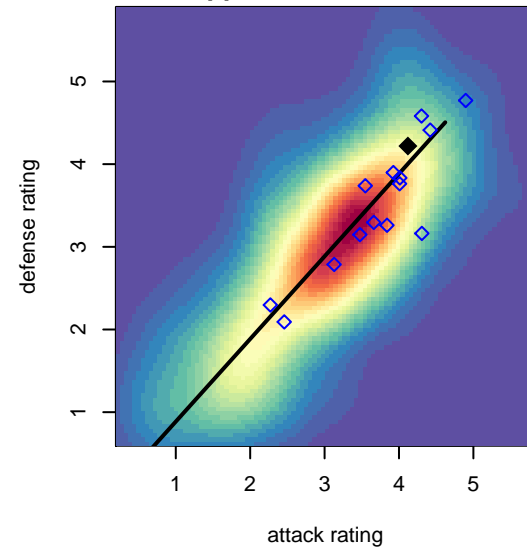

Arizona Arsenal Premier Teal G01

alt names used:

Venues played:

, AZ
G01 total strength=2003
attack=61.55 defense=67.97

2016 Surf Cup Super White U16
2016 FWRL Desert 2001 U16
2016 Surf College Showcase Super White U16

**attack and defense variance (black dot)
relative to other teams
and top 10 in region**

**attack and defense rating
relative to others at age
and all opponents in last 13 months**

**attack and defense rating
relative to others at age
and all opponents in last 13 months**

Performance relative to 13 month average

Performance relative to 13 month average

Distribution of opponents
 Red = Lose zone, Blue = Win zone, Green = Even
 Black line separates win/lose zones

lot. A=Neither has attack advantage, B=Opponent has both attack and defense advantage, C=Opponent has both attack and defense disadvantage, D=Both have