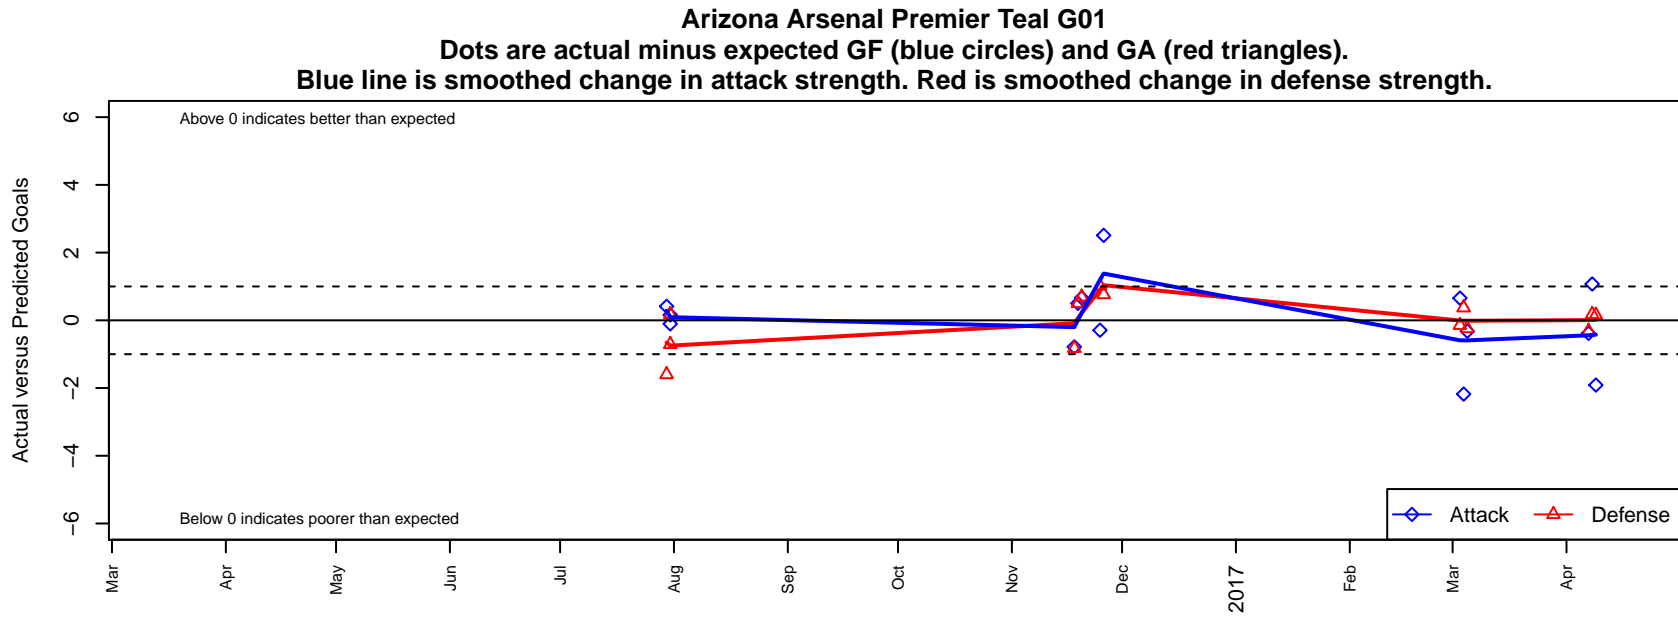

Arizona Arsenal Premier Teal G01

alt names used:

Venues played:

, AZ
G01 total strength=2003
attack=61.55 defense=67.97

2016 Surf Cup Super White U16
2016 FWRL Desert 2001 U16
2016 Surf College Showcase Super White U16

**attack and defense variance (black dot)
relative to other teams
and top 10 in region**

**attack and defense rating
relative to others at age
and all opponents in last 13 months**

**attack and defense rating
relative to others at age
and all opponents in last 13 months**

Performance relative to 13 month average

Performance relative to 13 month average

Distribution of opponents
 Red = Lose zone, Blue = Win zone, Green = Even
 Black line separates win/lose zones

lot. A=Neither has attack advantage, B=Opponent has both attack and defense advantage, C=Opponent has both attack and defense disadvantage, D=Both have